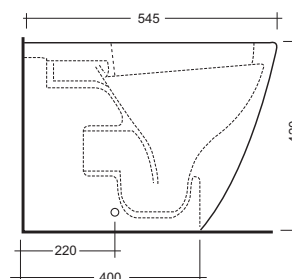

Cod. 139011

Vaso scarico terra
Floor drain pan

Cod. 139011

Vaso scarico parete
Wall drain pan

Cod. 23912

Coprivaso in termoplastico
Duroplast seat-cover

Cod. 23913

Coprivaso in termoplastico slow-close
Duroplast seat-cover slow-close

Cod. 139410

Bidet
Bidet