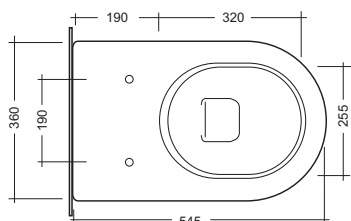

Cod. 139011

Vaso scarico terra
Floor drain pan

Cod. 139011

Vaso scarico parete
Wall drain pan

Cod. 23912

Coprivaso in termoplastico
Duroplast seat-cover

Cod. 23913

Coprivaso in termoplastico slow-close
Duroplast seat-cover slow-close