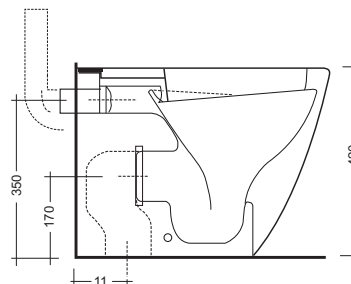

Cod. 139011

Vaso scarico terra
Floor drain pan

Cod. 139011

Vaso scarico parete
Wall drain pan

Cod. 23912

Coprivaso in termoplastico
Duroplast seat-cover

Cod. 23913

Coprivaso in termoplastico slow-close
Duroplast seat-cover slow-close

Cod. 139410

Bidet
Bidet