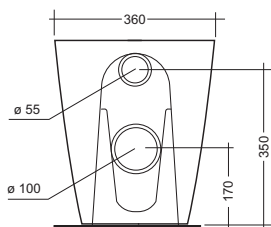

Cod. 139011

Vaso scarico terra
Floor drain pan

Cod. 139011

Vaso scarico parete
Wall drain pan

Cod. 23912

Coprivaso in termoplastico
Duroplast seat-cover

Cod. 23913

Coprivaso in termoplastico slow-close
Duroplast seat-cover slow-close